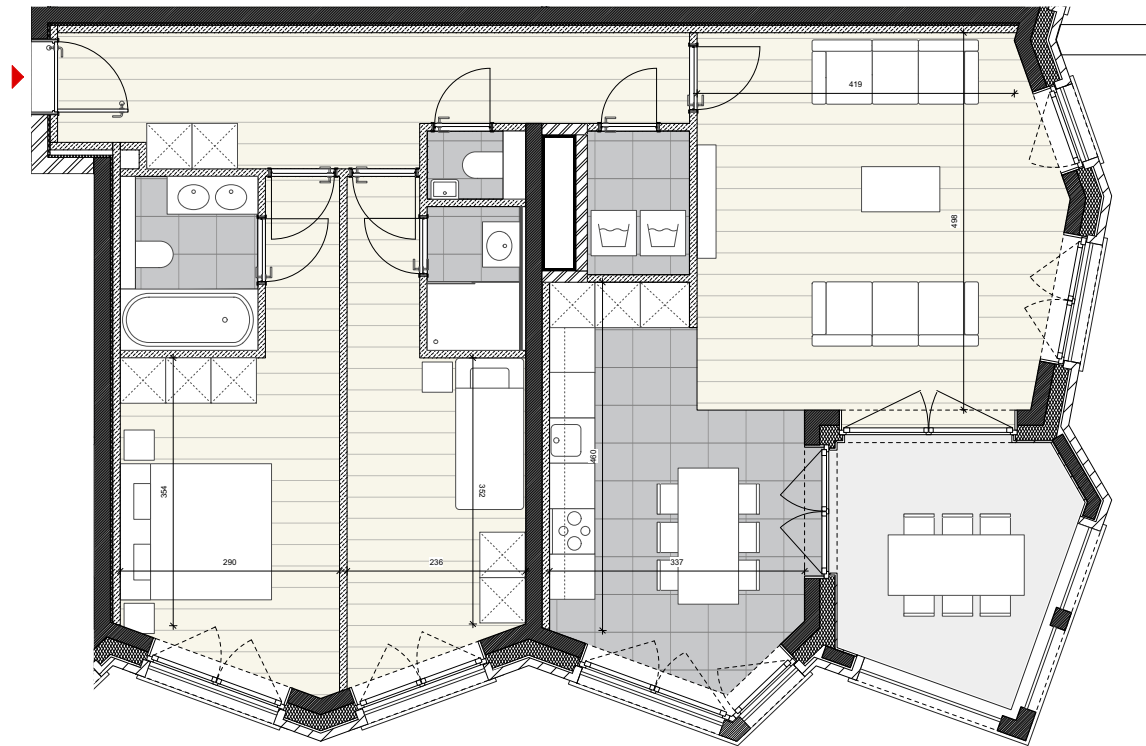

SCARLET

0.4

Floor: 0

Bedrooms: 2

Gross living area.: 107,0 m²

Gross terrace: 11,3 m²

East

nextensa • 

Sanitary fixtures and measurements on plans are for reference only. Furniture is not included.

Version Aug 2022

PARK LANE